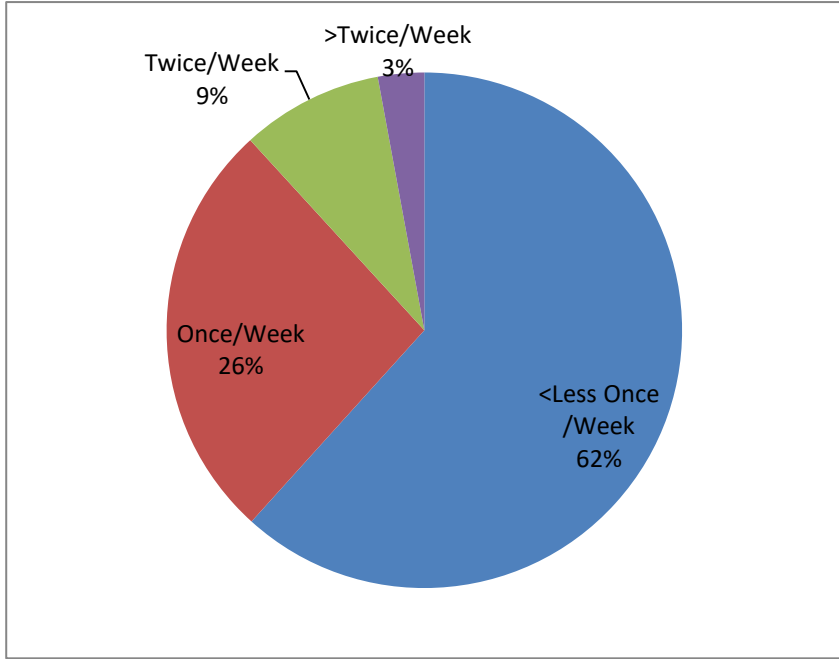

GAS Membership Survey 2018 – Summary Charts

Regularly Fish – Waters

Regularly Fish – Dicipines

When Fish – GAS Waters

Fishing Frequency – GAS Waters

Fishing Frequency – Other Waters

Club Membership

GAS Stillwaters – Rating

GAS River – Rating

GAS All Waters - Rating