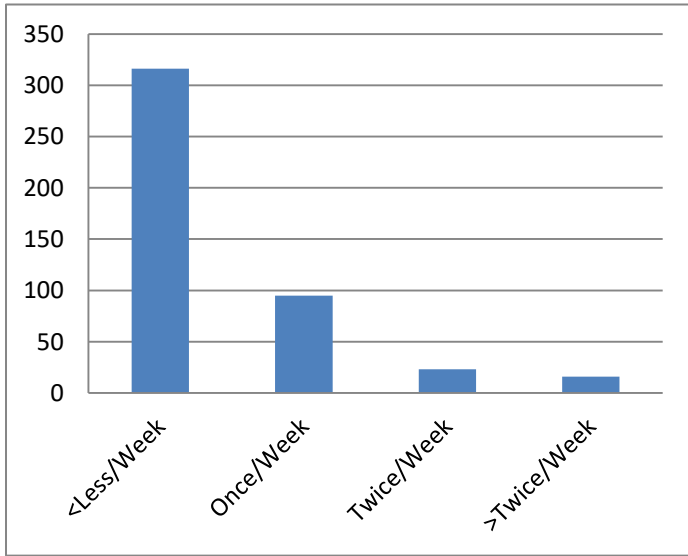

GAS Membership Survey 2018 – Summary Charts

Regularly Fish – Waters

Regularly Fish – Dicipines

When Fish – GAS Waters

Fishing Frequency – GAS Waters

Fishing Frequency – Other Waters

Club Membership

GAS Stillwaters – Rating

GAS River – Rating

GAS All Waters - Rating