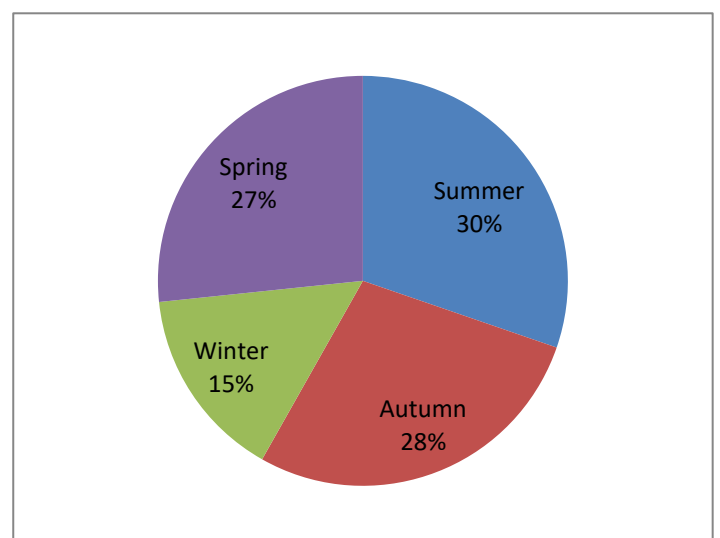

GAS Membership Survey 2018 – Summary Charts

Regularly Fish – Waters

Regularly Fish – Dicipines

When Fish – GAS Waters

Fishing Frequency – GAS Waters

Fishing Frequency – Other Waters

Club Membership

GAS Stillwaters – Rating

GAS River – Rating

GAS All Waters - Rating