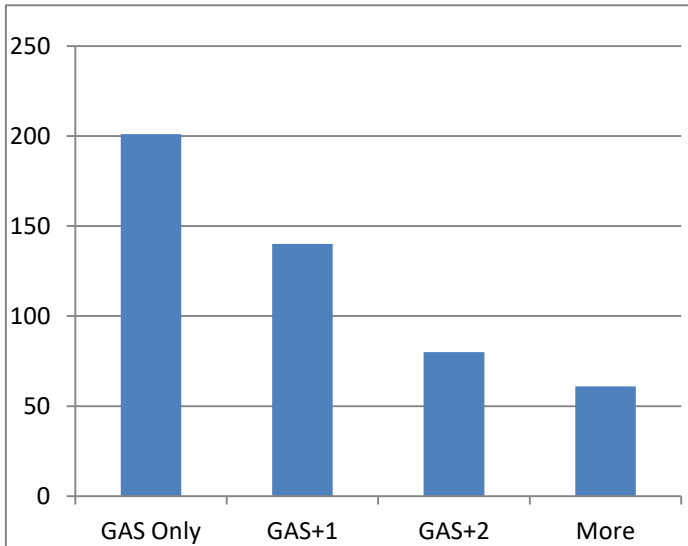

GAS Membership Survey 2018 – Summary Charts

Regularly Fish – Waters

Regularly Fish – Dicipines

When Fish – GAS Waters

Fishing Frequency – GAS Waters

Fishing Frequency – Other Waters

Club Membership

GAS Stillwaters – Rating

GAS River – Rating

GAS All Waters - Rating