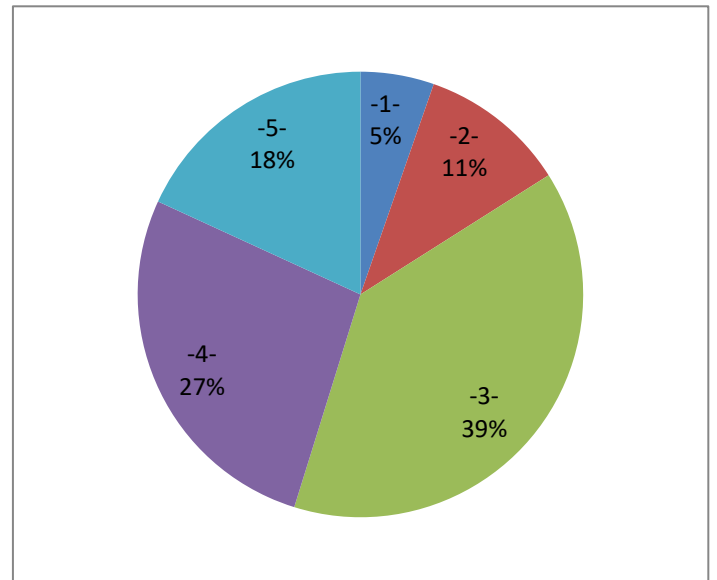

GAS Membership Survey 2018 – Summary Charts

Regularly Fish – Waters

Regularly Fish – Dicipines

When Fish – GAS Waters

Fishing Frequency – GAS Waters

Fishing Frequency – Other Waters

Club Membership

GAS Stillwaters – Rating

GAS River – Rating

GAS All Waters - Rating