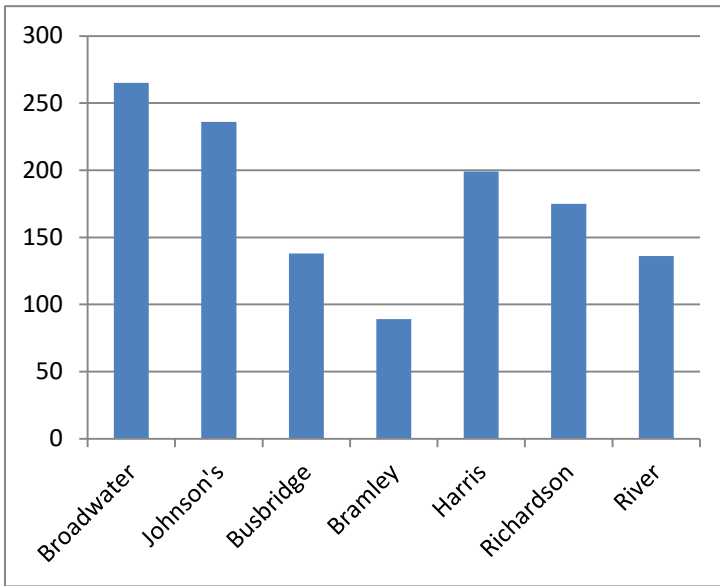

GAS Membership Survey 2018 – Summary Charts

Regularly Fish – Waters

Regularly Fish – Dicipines

When Fish – GAS Waters

Fishing Frequency – GAS Waters

Fishing Frequency – Other Waters

Club Membership

GAS Stillwaters – Rating

GAS River – Rating

GAS All Waters - Rating