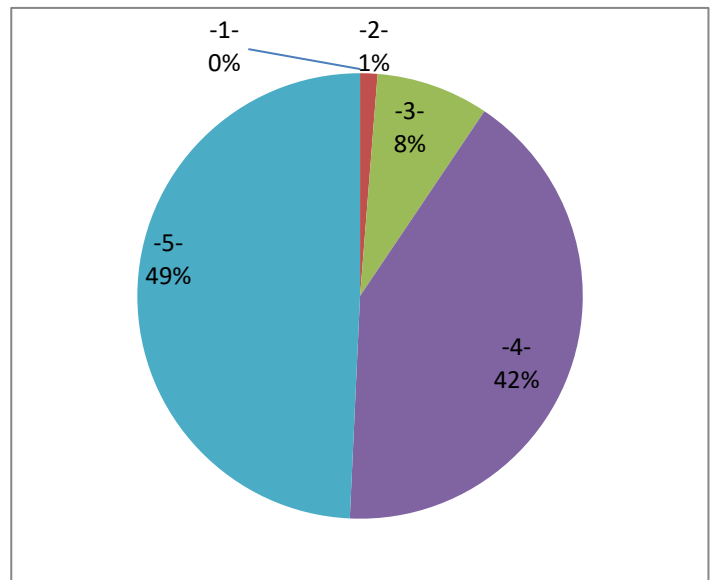

GAS Membership Survey 2018 – Summary Charts

Regularly Fish – Waters

Regularly Fish – Dicipines

When Fish – GAS Waters

Fishing Frequency – GAS Waters

Fishing Frequency – Other Waters

Club Membership

GAS Stillwaters – Rating

GAS River – Rating

GAS All Waters - Rating