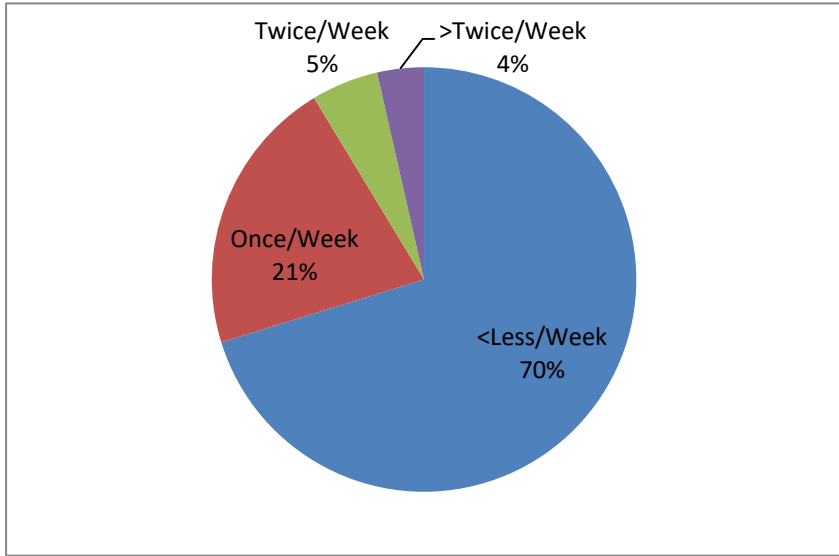

GAS Membership Survey 2018 – Summary Charts

Regularly Fish – Waters

Regularly Fish – Dicipines

When Fish – GAS Waters

Fishing Frequency – GAS Waters

Fishing Frequency – Other Waters

Club Membership

GAS Stillwaters – Rating

GAS River – Rating

GAS All Waters - Rating