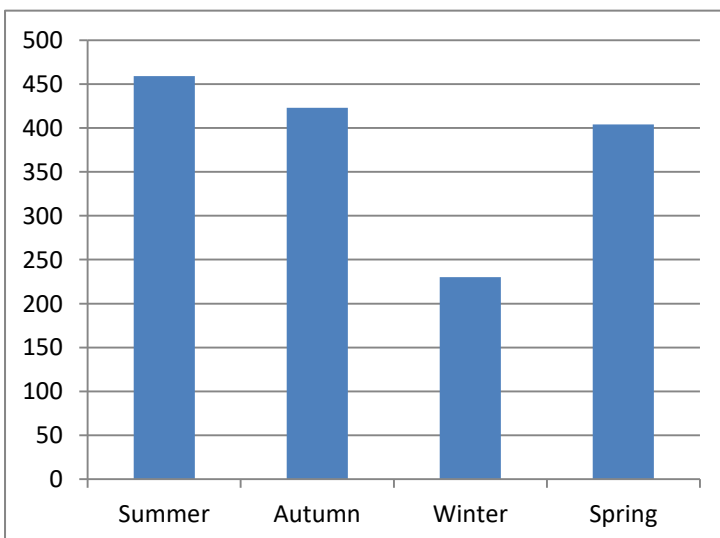

GAS Membership Survey 2018 – Summary Charts

Regularly Fish – Waters

Regularly Fish – Dicipines

When Fish – GAS Waters

Fishing Frequency – GAS Waters

Fishing Frequency – Other Waters

Club Membership

GAS Stillwaters – Rating

GAS River – Rating

GAS All Waters - Rating