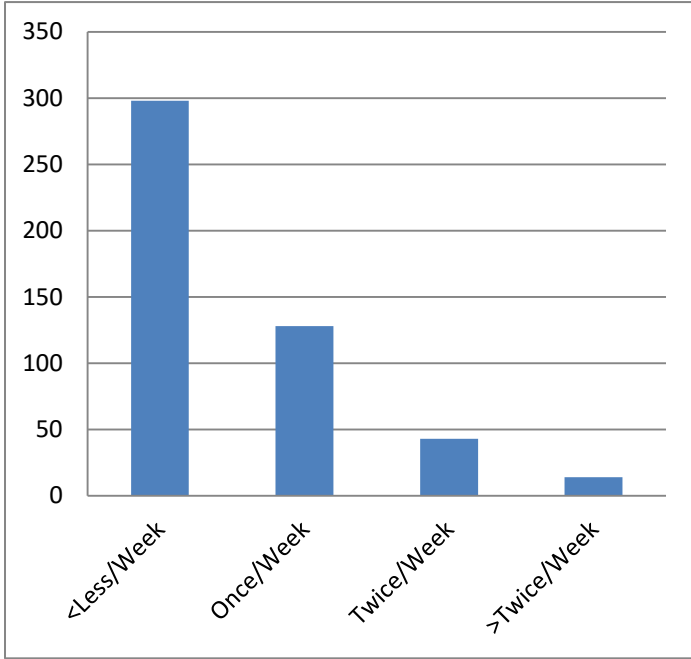

GAS Membership Survey 2018 – Summary Charts

Regularly Fish – Waters

Regularly Fish – Dicipines

When Fish – GAS Waters

Fishing Frequency – GAS Waters

Fishing Frequency – Other Waters

Club Membership

GAS Stillwaters – Rating

GAS River – Rating

GAS All Waters - Rating