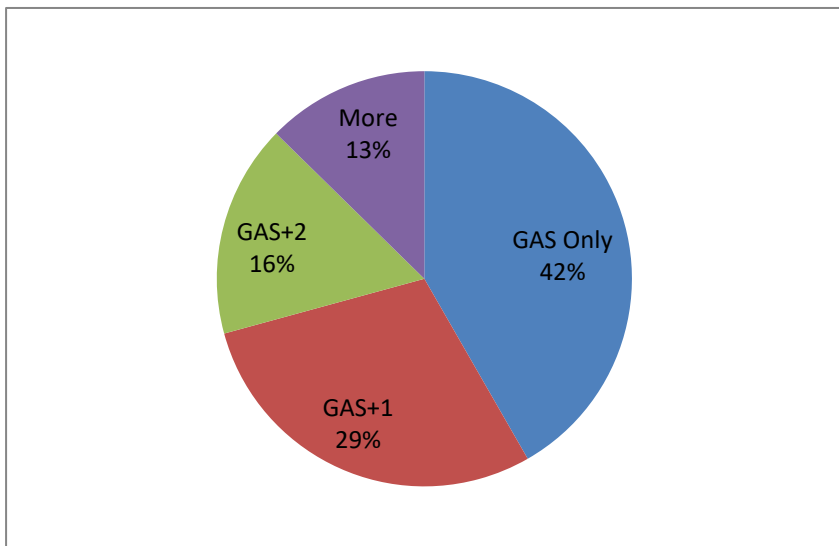

GAS Membership Survey 2018 – Summary Charts

Regularly Fish – Waters

Regularly Fish – Dicipines

When Fish – GAS Waters

Fishing Frequency – GAS Waters

Fishing Frequency – Other Waters

Club Membership

GAS Stillwaters – Rating

GAS River – Rating

GAS All Waters - Rating