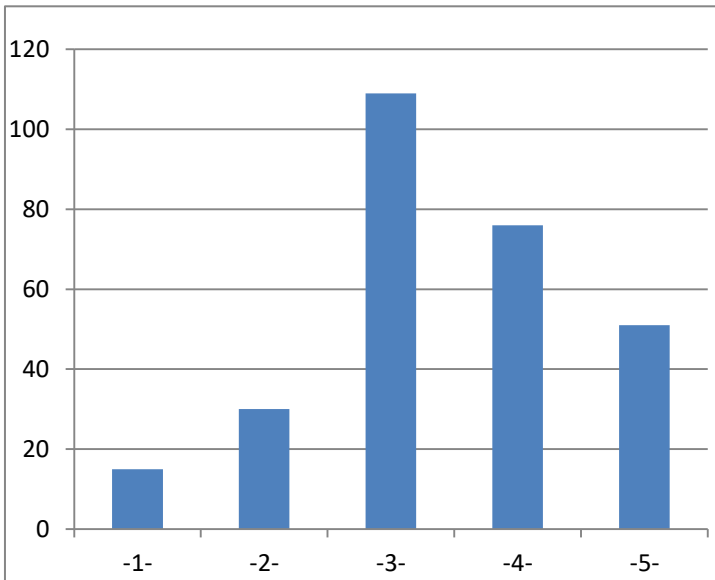

GAS Membership Survey 2018 – Summary Charts

Regularly Fish – Waters

Regularly Fish – Dicipines

When Fish – GAS Waters

Fishing Frequency – GAS Waters

Fishing Frequency – Other Waters

Club Membership

GAS Stillwaters – Rating

GAS River – Rating

GAS All Waters - Rating