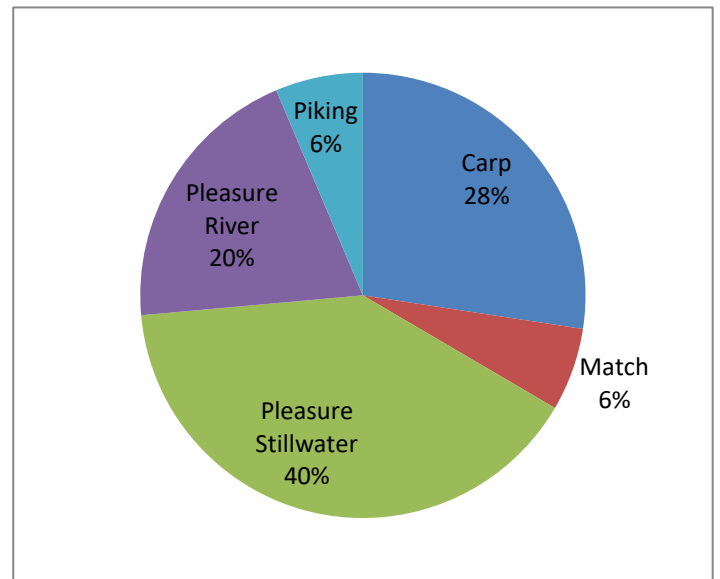

GAS Membership Survey 2018 – Summary Charts

Regularly Fish – Waters

Regularly Fish – Dicipines

When Fish – GAS Waters

Fishing Frequency – GAS Waters

Fishing Frequency – Other Waters

Club Membership

GAS Stillwaters – Rating

GAS River – Rating

GAS All Waters - Rating