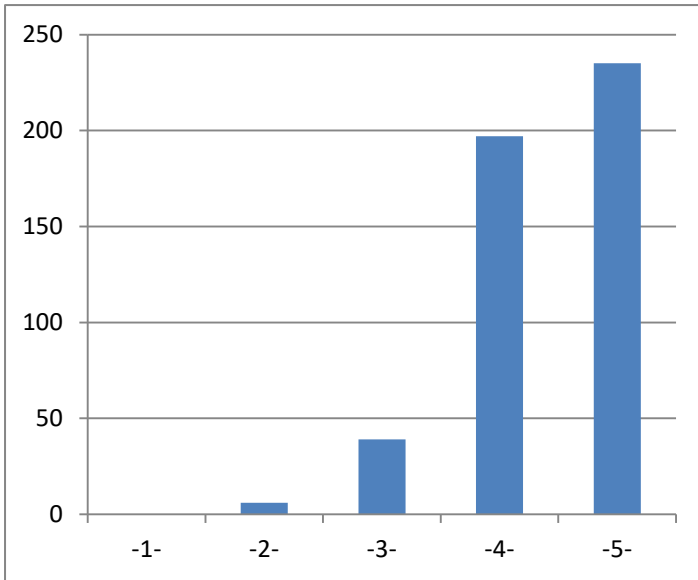

GAS Membership Survey 2018 – Summary Charts

Regularly Fish – Waters

Regularly Fish – Dicipines

When Fish – GAS Waters

Fishing Frequency – GAS Waters

Fishing Frequency – Other Waters

Club Membership

GAS Stillwaters – Rating

GAS River – Rating

GAS All Waters - Rating