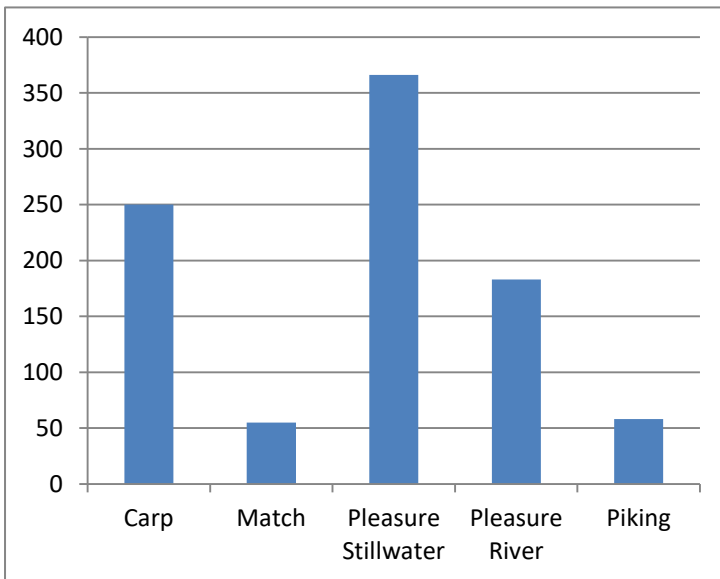

GAS Membership Survey 2018 – Summary Charts

Regularly Fish – Waters

Regularly Fish – Dicipines

When Fish – GAS Waters

Fishing Frequency – GAS Waters

Fishing Frequency – Other Waters

Club Membership

GAS Stillwaters – Rating

GAS River – Rating

GAS All Waters - Rating