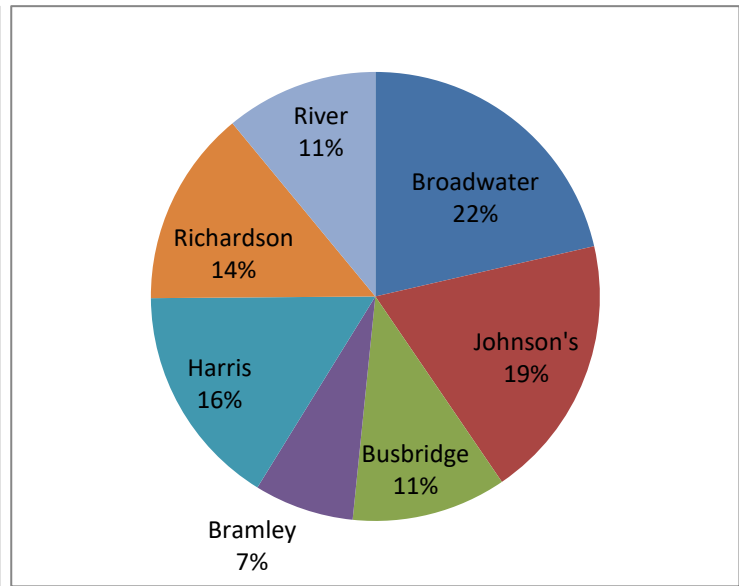

GAS Membership Survey 2018 – Summary Charts

Regularly Fish – Waters

Regularly Fish – Dicipines

When Fish – GAS Waters

Fishing Frequency – GAS Waters

Fishing Frequency – Other Waters

Club Membership

GAS Stillwaters – Rating

GAS River – Rating

GAS All Waters - Rating